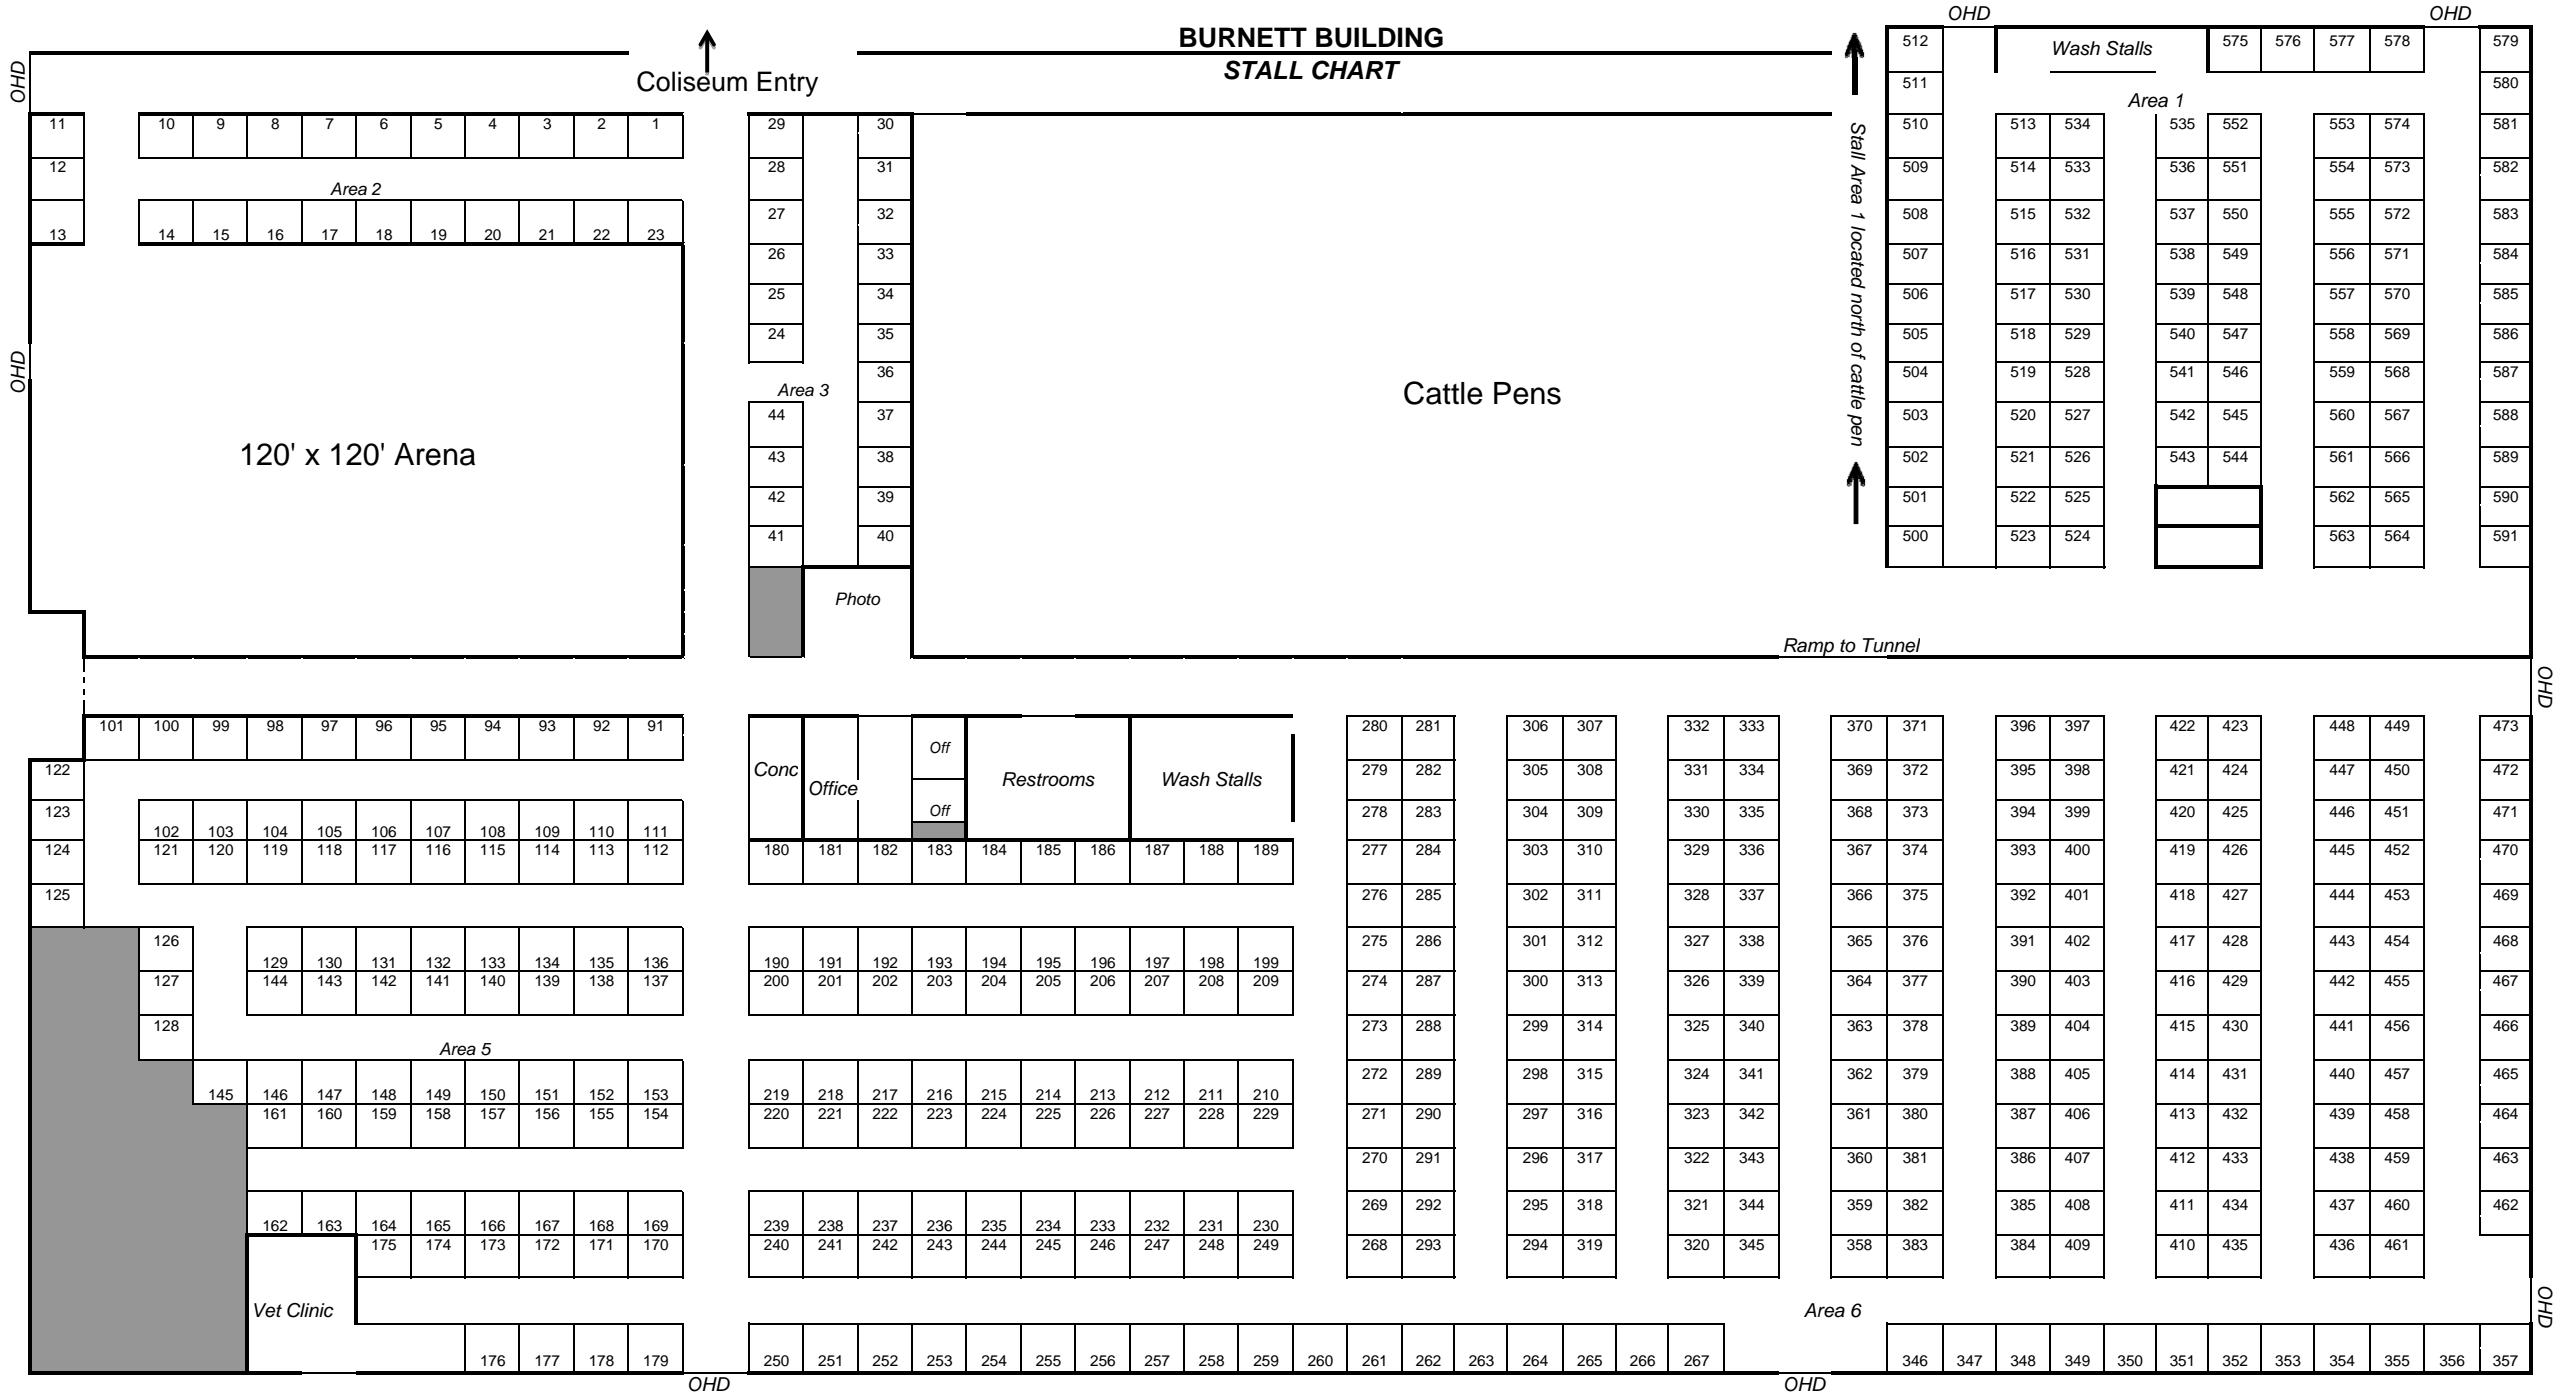

BURNETT BUILDING STALL CHART

↑
Coliseum Entry

Stall Area 1 located north of cattle pen

OHD

OHD

OHD